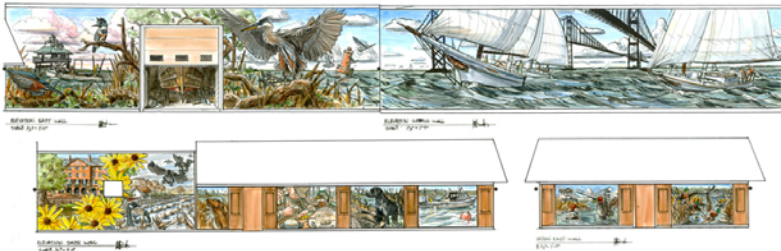

greeting
cards

mosaics

fiber art

photography

at
Le Hatchery Galleria

Your Destination for Everything Art

mixed media

paintings

SHORE ICONS MURAL

A 13,500 SQ. FOOT MURAL PAINTED BY MICHAEL ROSATO
AT LE HATCHERY GALLERIA ~ 125 KEMP LANE, EASTON

baskets

kiln-formed
glass

jewelry

Don't miss our

1st Saturday ART FEST

It's Our
1-Year Anniversary!
Stop by and see the
plans for the **SHORE
ICONS MURAL.**