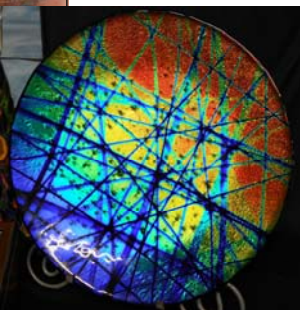

SHORE ICONS MURAL

A 13,500 SQ. FOOT MURAL PAINTED BY MICHAEL ROSATO
AT LE HATCHERY GALLERIA ~ 125 KEMP LANE, EASTON

baskets

kiln-formed
glass

jewelry

Don't miss our

1st Saturday ART FEST

It's Our
1-Year Anniversary!
Stop by and see the
plans for the **SHORE
ICONS MURAL.**